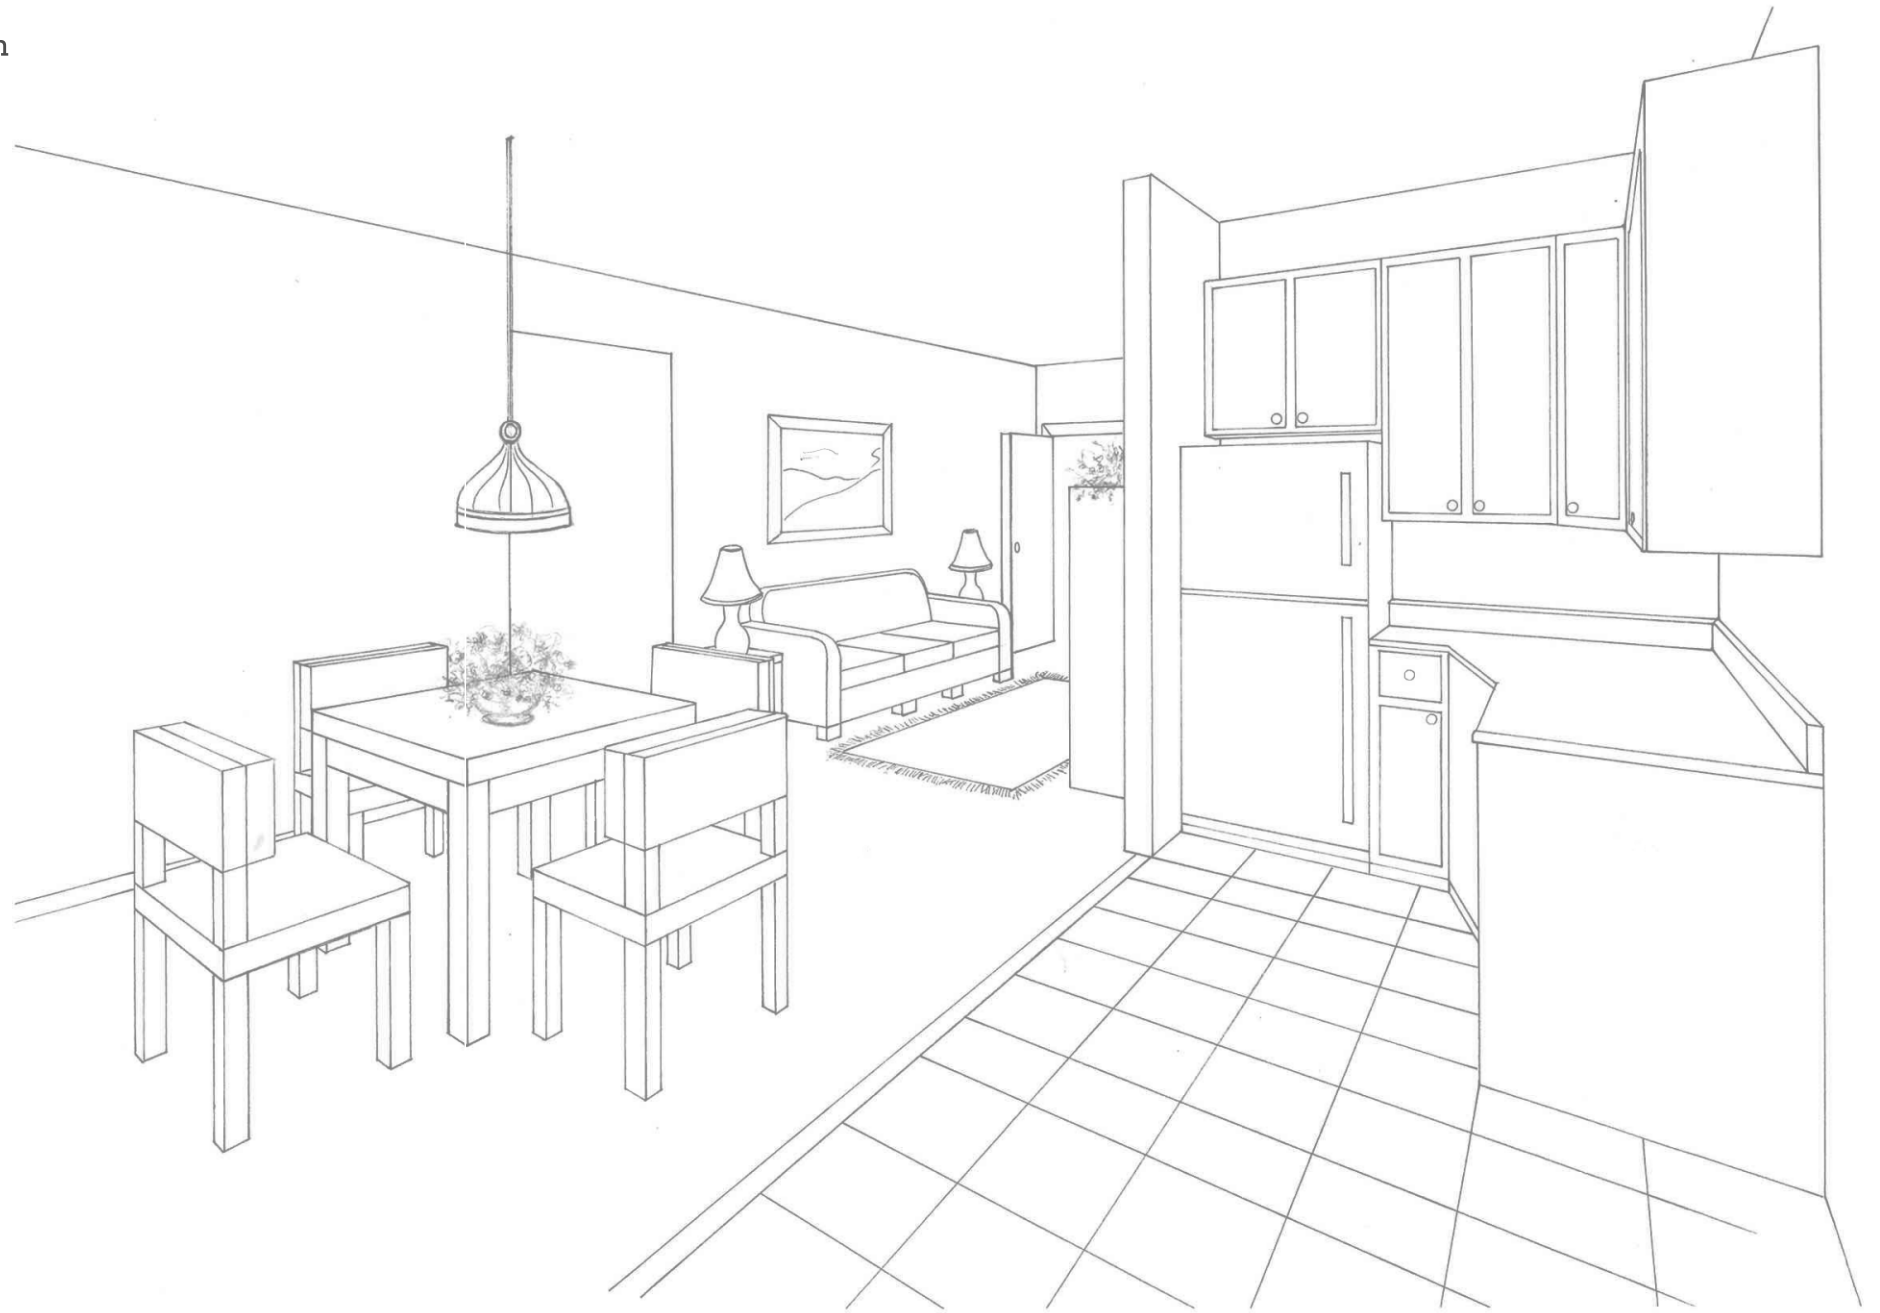

**FLAKE
GRIT**

3 Randoms

1200x1200mm

Matt
Surface

**FLAKE
OFF WHITE**

3 Randoms

1200x1200mm

Matt
Surface

**SEASTONE
BIANCO**

1200x1200mm

Matt
Surface

4

Randoms

**AXI
BEIGE**

1200x1200mm

Matt
Surface